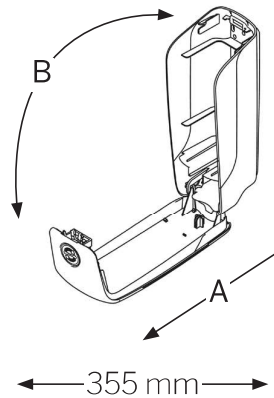

77373, 77397

KATRIN Soap Dispenser 1 000 ML

Open with key
(Position – key needed and turn right)

Easy opening
(Position – turn left with key once, then no key needed to open dispenser)

A. Pull lower part of cover outwards B. Push and pull cover to open

**REMOVE
KEY**

150mm