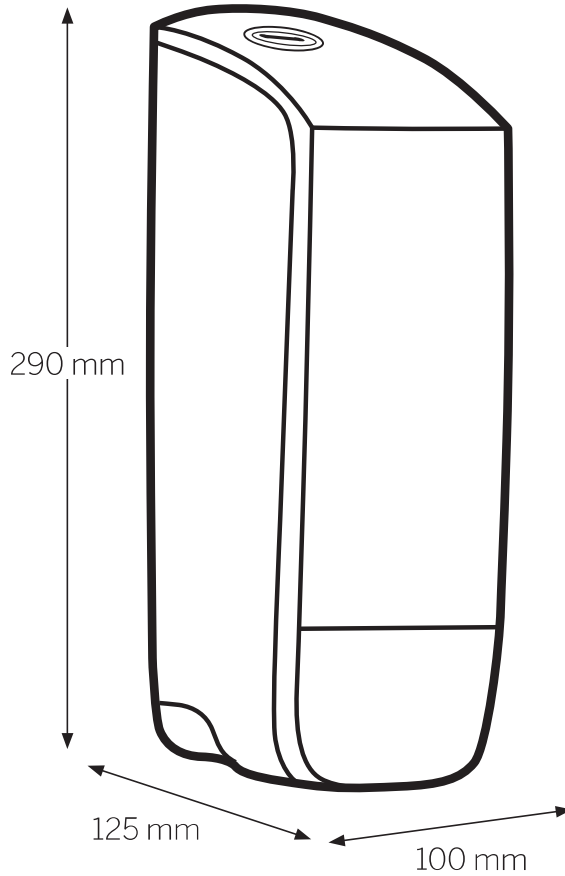

77373, 77397

KATRIN Soap Dispenser 1 000 ML

Open with key
(Position – key needed and turn right)

Easy opening
(Position – turn left with key once, then no key needed to open dispenser)

A. Pull lower part of cover outwards B. Push and pull cover to open

**REMOVE
KEY**

150mm