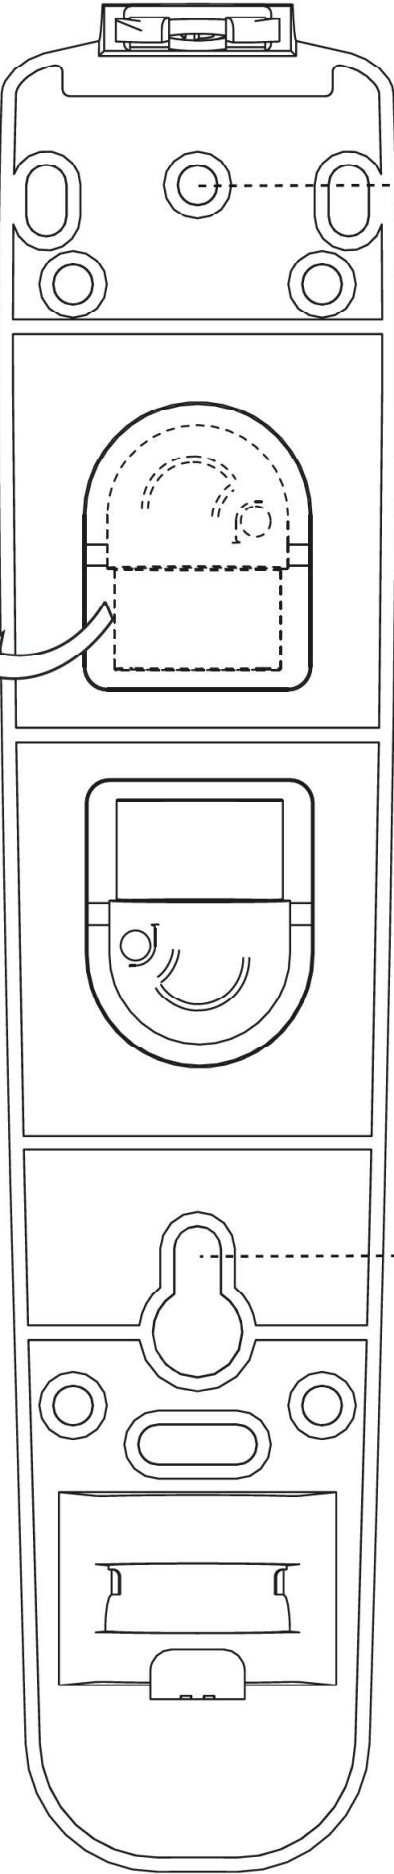

77373, 77397

KATRIN Soap Dispenser 1 000 ML

Open with key
(Position – key needed and turn right)

Easy opening
(Position – turn left with key once, then no key needed to open dispenser)

A. Pull lower part of cover outwards B. Push and pull cover to open

**REMOVE
KEY**

150mm