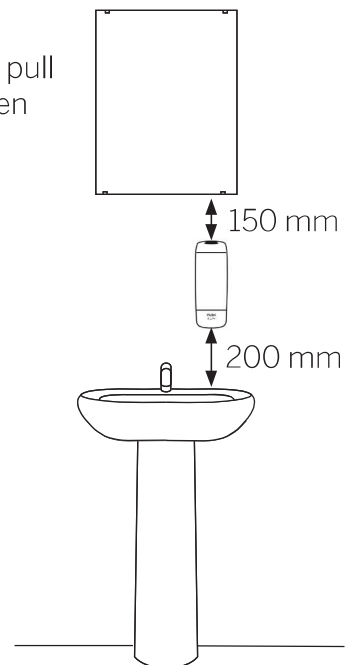

77373, 77397

KATRIN Soap Dispenser 1 000 ML

Open with key
(Position – key needed and turn right)

Easy opening
(Position – turn left with key once, then no key needed to open dispenser)

A. Pull lower part of cover outwards B. Push and pull cover to open

**REMOVE
KEY**

150mm