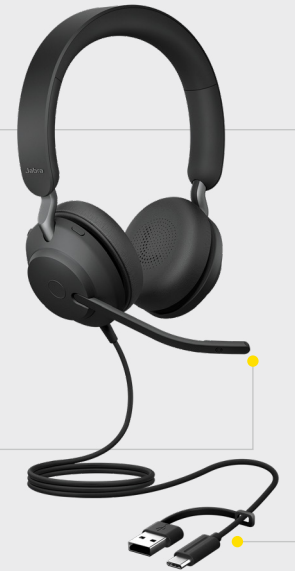

### Future-proof tech that gets better with age

Upgradeable platform that will add even more value to your investment with future firmware upgrades through Jabra Xpress.

## HOW TO START

1. Plug the Jabra Evolve2 40 into either a USB A or USB C port on your computer.

2. Position the microphone near your mouth.